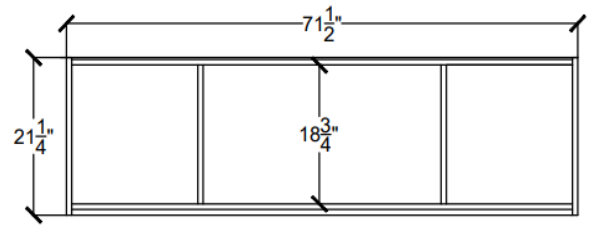

VANITY CABINETS 60-72"

H-LINV 7222 6D-\_\_\_\_-\_\_\_\_-\_\_\_\_

CENTER BOWL SINK