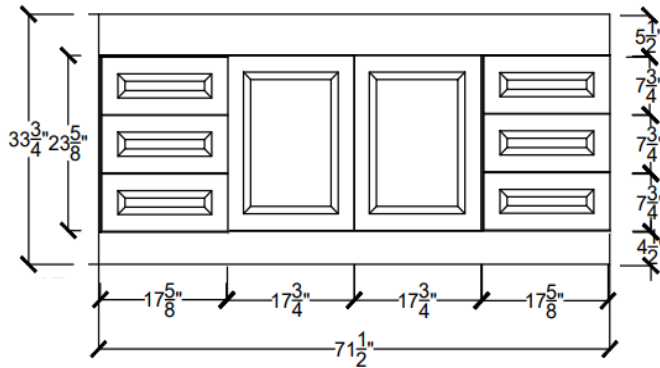

VANITY CABINETS 60-72"

H-LINV 7222 6D-\_\_\_\_-\_\_\_\_-\_\_\_\_

CENTER BOWL SINK