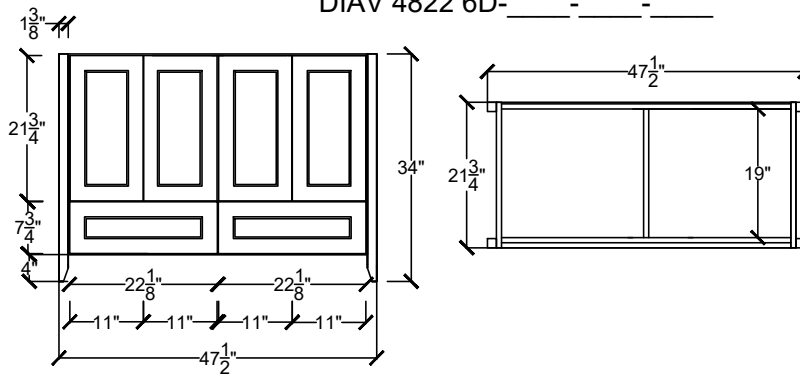

DIAV 4222 6D- \_\_\_\_\_ - \_\_\_\_\_ - \_\_\_\_\_

VANITY CABINETS 42-54"

DIAV 4822- - - -  
CENTER BOWL SINK

DIAV 4822 BD- - - -  
CENTER BOWL SINK

DIAV 4822 3DL- - - -  
OR  
DIAV 4822 3DR- - - -

DIAV 4822 6D- - - -

DIAV 4822 2BD- - - -  
DOUBLE BOWL SINK

VANITY CABINETS 42-54"

DIAV 5422-\_\_\_\_-\_\_\_\_-\_\_\_\_  
CENTER BOWL SINK

DIAV 5422 BD-\_\_\_\_-\_\_\_\_-\_\_\_\_  
CENTER BOWL SINK

DIAV 5422 3DL-\_\_\_\_-\_\_\_\_-\_\_\_\_  
OR  
DIAV 5422 3DR-\_\_\_\_-\_\_\_\_-\_\_\_\_