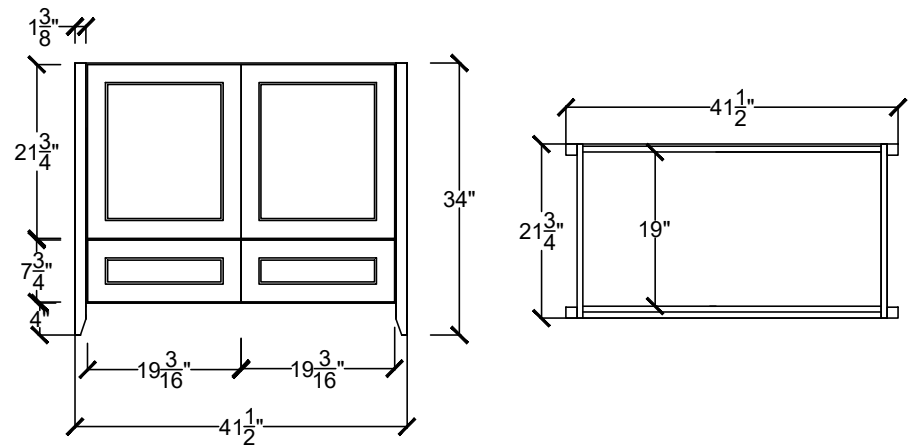

VANITY CABINETS 42-54"

DIAV 4222- \_\_\_\_\_ - \_\_\_\_\_ - \_\_\_\_\_

DIAV 4222-BD \_\_\_\_\_ - \_\_\_\_\_ - \_\_\_\_\_

DIAV 4222 3DL- \_\_\_\_\_ - \_\_\_\_\_ - \_\_\_\_\_

OR

DIAV 4222 3DR- \_\_\_\_\_ - \_\_\_\_\_ - \_\_\_\_\_

DIAV 4222 6D- \_\_\_\_\_ - \_\_\_\_\_ - \_\_\_\_\_

VANITY CABINETS 42-54"

DIAV 4822- - - -  
CENTER BOWL SINK

DIAV 4822 BD- - - -  
CENTER BOWL SINK

DIAV 4822 3DL- - - -  
OR  
DIAV 4822 3DR- - - -

DIAV 4822 6D- - - -