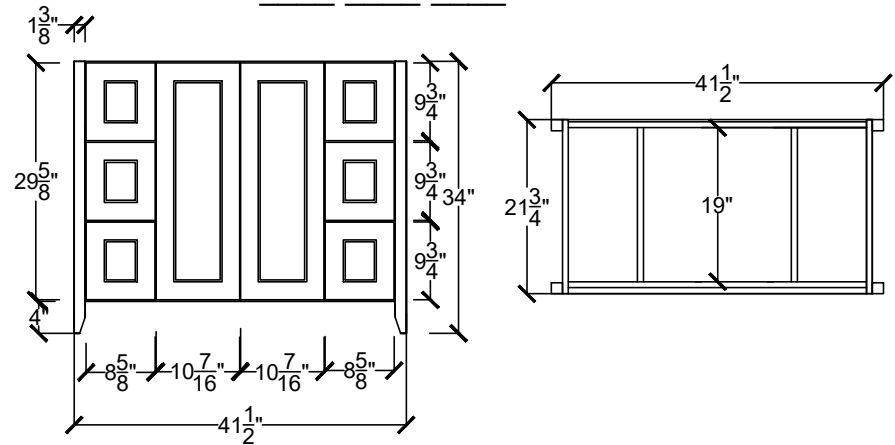

VANITY CABINETS 42-54"

DIAV 4222- \_\_\_\_\_ - \_\_\_\_\_ - \_\_\_\_\_

DIAV 4222-BD \_\_\_\_\_ - \_\_\_\_\_ - \_\_\_\_\_

DIAV 4222 3DL- \_\_\_\_\_ - \_\_\_\_\_ - \_\_\_\_\_

OR

DIAV 4222 3DR- \_\_\_\_\_ - \_\_\_\_\_ - \_\_\_\_\_

DIAV 4222 6D- \_\_\_\_\_ - \_\_\_\_\_ - \_\_\_\_\_

VANITY CABINETS 42-54"

DIAV 4822- - - -  
CENTER BOWL SINK

DIAV 4822 BD- - - -  
CENTER BOWL SINK

DIAV 4822 3DL- - - -  
OR  
DIAV 4822 3DR- - - -

DIAV 4822 6D- - - -