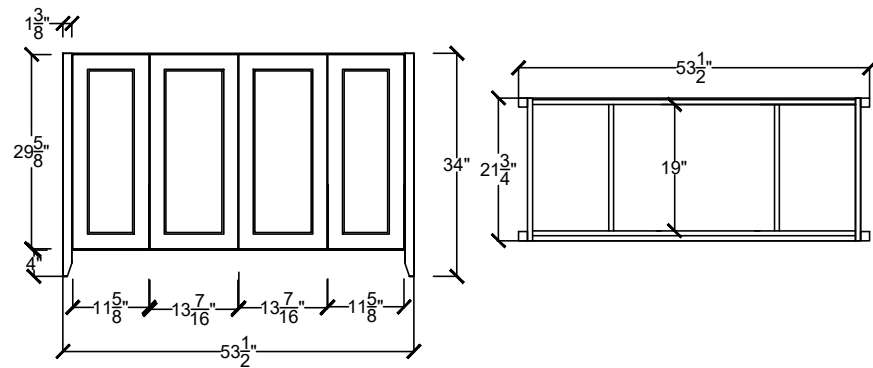

DIAV 4222 6D- \_\_\_\_\_ - \_\_\_\_\_ - \_\_\_\_\_

VANITY CABINETS 42-54"

DIAV 4822- - - -  
CENTER BOWL SINK

DIAV 4822 BD- - - -  
CENTER BOWL SINK

DIAV 4822 3DL- - - -  
OR  
DIAV 4822 3DR- - - -

DIAV 4822 6D- - - -

DIAV 4822 2BD- - - -  
DOUBLE BOWL SINK

VANITY CABINETS 42-54"

DIAV 5422-\_\_\_\_-\_\_\_\_-\_\_\_\_  
CENTER BOWL SINK

DIAV 5422 BD-\_\_\_\_-\_\_\_\_-\_\_\_\_  
CENTER BOWL SINK

DIAV 5422 3DL-\_\_\_\_-\_\_\_\_-\_\_\_\_  
OR  
DIAV 5422 3DR-\_\_\_\_-\_\_\_\_-\_\_\_\_