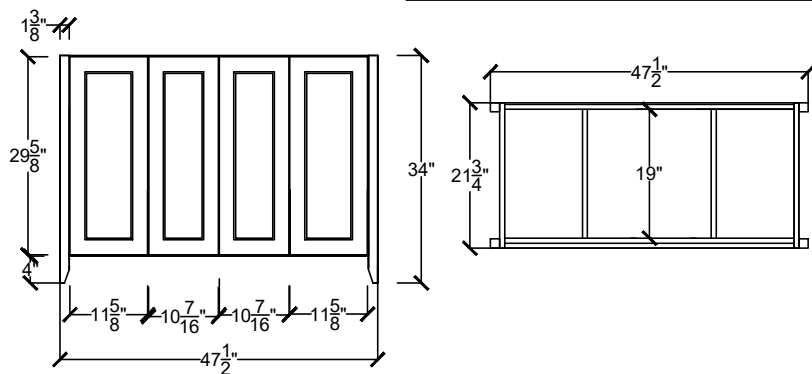

VANITY CABINETS 42-54"

DIAV 4222- \_\_\_\_\_ - \_\_\_\_\_ - \_\_\_\_\_

DIAV 4222-BD \_\_\_\_\_ - \_\_\_\_\_ - \_\_\_\_\_

DIAV 4222 3DL- \_\_\_\_\_ - \_\_\_\_\_ - \_\_\_\_\_

OR

DIAV 4222 3DR- \_\_\_\_\_ - \_\_\_\_\_ - \_\_\_\_\_

DIAV 4222 6D- \_\_\_\_\_ - \_\_\_\_\_ - \_\_\_\_\_

VANITY CABINETS 42-54"

DIAV 4822- - - -  
CENTER BOWL SINK

DIAV 4822 BD- - - -  
CENTER BOWL SINK

DIAV 4822 3DL- - - -  
OR  
DIAV 4822 3DR- - - -

DIAV 4822 6D- - - -