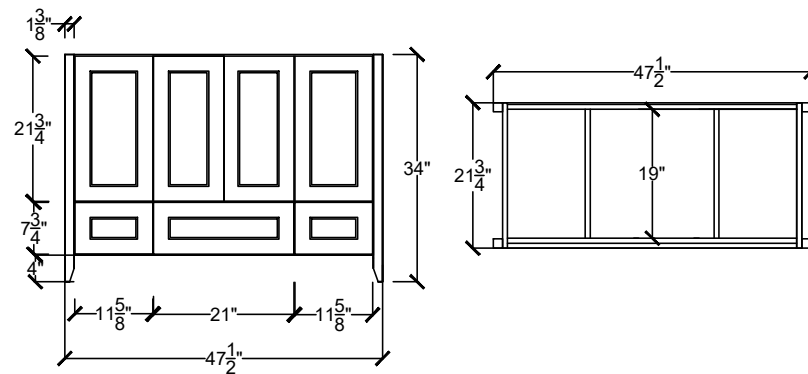

VANITY CABINETS 42-54"

DIAV 4222- \_\_\_\_\_ - \_\_\_\_\_ - \_\_\_\_\_

DIAV 4222-BD \_\_\_\_\_ - \_\_\_\_\_ - \_\_\_\_\_

DIAV 4222 3DL- \_\_\_\_\_ - \_\_\_\_\_ - \_\_\_\_\_

OR

DIAV 4222 3DR- \_\_\_\_\_ - \_\_\_\_\_ - \_\_\_\_\_

DIAV 4222 6D- \_\_\_\_\_ - \_\_\_\_\_ - \_\_\_\_\_

VANITY CABINETS 42-54"

DIAV 4822- - - -  
CENTER BOWL SINK

DIAV 4822 BD- - - -  
CENTER BOWL SINK

DIAV 4822 3DL- - - -  
OR  
DIAV 4822 3DR- - - -

DIAV 4822 6D- - - -