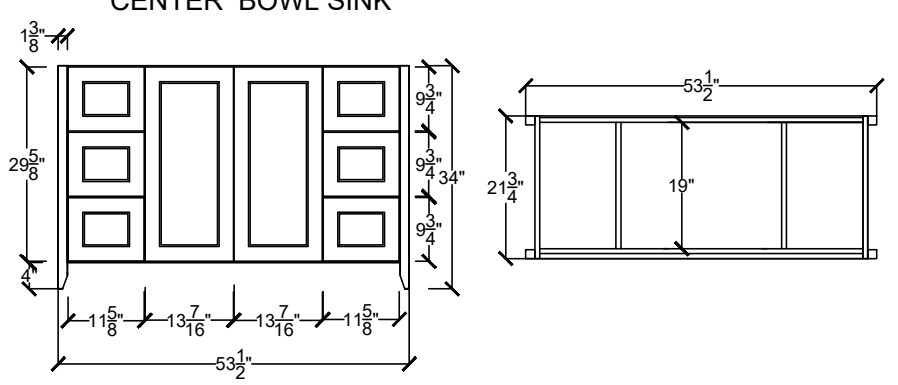

DIAV 4822 2BD- - - -  
DOUBLE BOWL SINK

VANITY CABINETS 42-54"

DIAV 5422-\_\_\_\_-\_\_\_\_-\_\_\_\_  
CENTER BOWL SINK

DIAV 5422 BD-\_\_\_\_-\_\_\_\_-\_\_\_\_  
CENTER BOWL SINK

DIAV 5422 3DL-\_\_\_\_-\_\_\_\_-\_\_\_\_  
OR  
DIAV 5422 3DR-\_\_\_\_-\_\_\_\_-\_\_\_\_