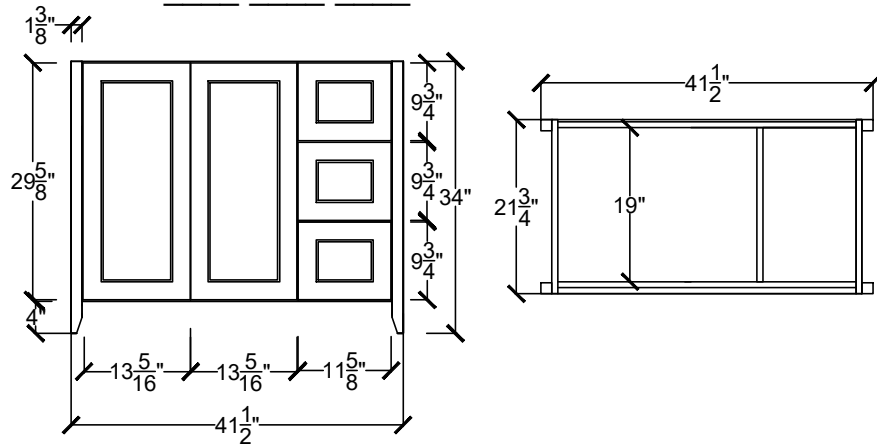

VANITY CABINETS 42-54"

DIAV 4222- \_\_\_\_\_ - \_\_\_\_\_ - \_\_\_\_\_

DIAV 4222-BD \_\_\_\_\_ - \_\_\_\_\_ - \_\_\_\_\_

DIAV 4222 3DL- \_\_\_\_\_ - \_\_\_\_\_ - \_\_\_\_\_

OR

DIAV 4222 3DR- \_\_\_\_\_ - \_\_\_\_\_ - \_\_\_\_\_

DIAV 4222 6D- \_\_\_\_\_ - \_\_\_\_\_ - \_\_\_\_\_

VANITY CABINETS 42-54"

DIAV 4822- - - -  
CENTER BOWL SINK

DIAV 4822 BD- - - -  
CENTER BOWL SINK

DIAV 4822 3DL- - - -  
OR  
DIAV 4822 3DR- - - -

DIAV 4822 6D- - - -