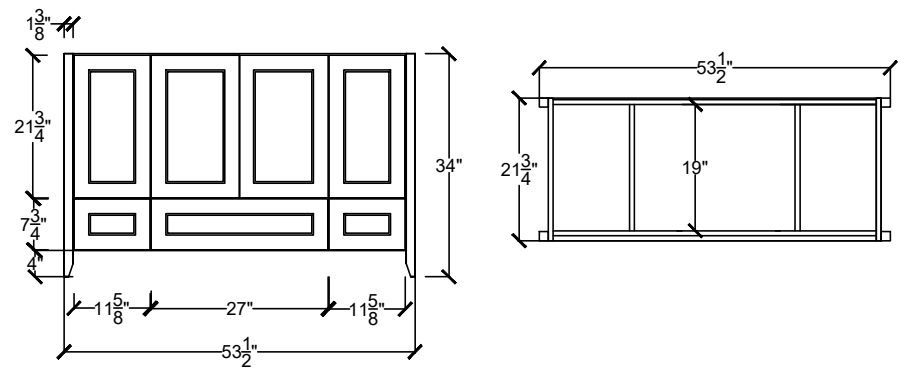

DIAV 4222 6D- \_\_\_\_\_ - \_\_\_\_\_ - \_\_\_\_\_

VANITY CABINETS 42-54"

DIAV 4822- - - -  
CENTER BOWL SINK

DIAV 4822 BD- - - -  
CENTER BOWL SINK

DIAV 4822 3DL- - - -  
OR  
DIAV 4822 3DR- - - -

DIAV 4822 6D- - - -

DIAV 4822 2BD- - - -  
DOUBLE BOWL SINK

VANITY CABINETS 42-54"

DIAV 5422-\_\_\_\_-\_\_\_\_-\_\_\_\_  
CENTER BOWL SINK

DIAV 5422 BD-\_\_\_\_-\_\_\_\_-\_\_\_\_  
CENTER BOWL SINK

DIAV 5422 3DL-\_\_\_\_-\_\_\_\_-\_\_\_\_  
OR  
DIAV 5422 3DR-\_\_\_\_-\_\_\_\_-\_\_\_\_