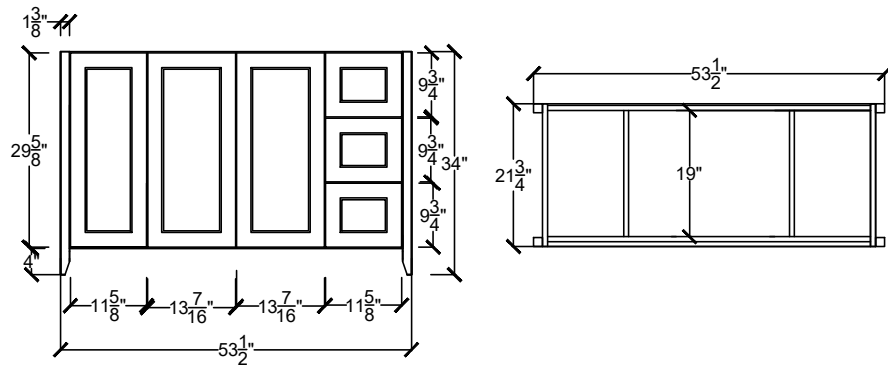

DIAV 4822 2BD- - - -  
DOUBLE BOWL SINK

VANITY CABINETS 42-54"

DIAV 5422-\_\_\_\_-\_\_\_\_-\_\_\_\_  
CENTER BOWL SINK

DIAV 5422 BD-\_\_\_\_-\_\_\_\_-\_\_\_\_  
CENTER BOWL SINK

DIAV 5422 3DL-\_\_\_\_-\_\_\_\_-\_\_\_\_  
OR  
DIAV 5422 3DR-\_\_\_\_-\_\_\_\_-\_\_\_\_