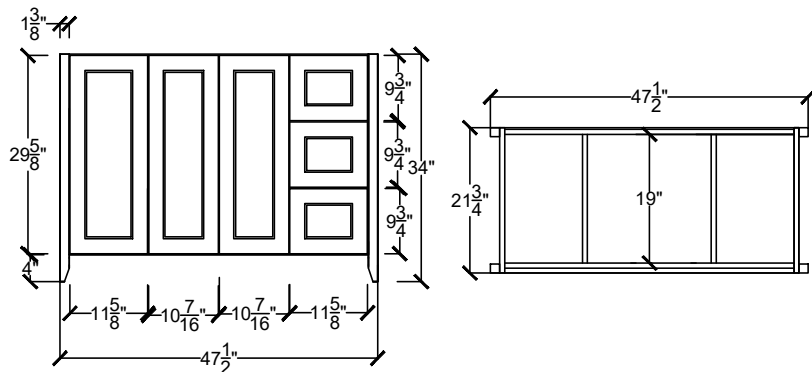

DIAV 4222 6D- \_\_\_\_\_ - \_\_\_\_\_ - \_\_\_\_\_

VANITY CABINETS 42-54"

DIAV 4822- - - -  
CENTER BOWL SINK

DIAV 4822 BD- - - -  
CENTER BOWL SINK

DIAV 4822 3DL- - - -  
OR  
DIAV 4822 3DR- - - -

DIAV 4822 6D- - - -