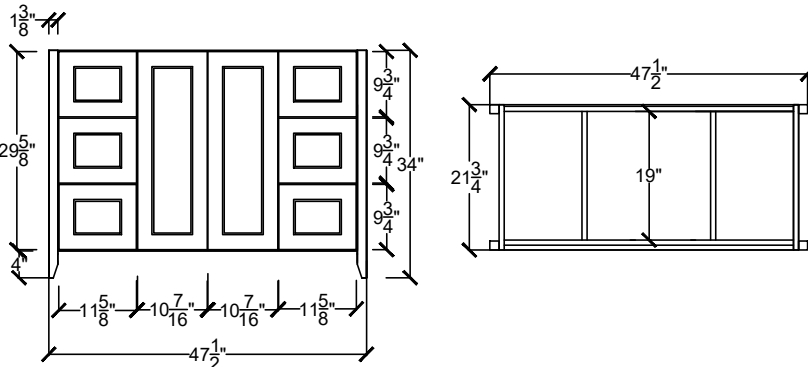

DIAV 4222 6D- \_\_\_\_\_ - \_\_\_\_\_ - \_\_\_\_\_

VANITY CABINETS 42-54"

DIAV 4822- - - -  
CENTER BOWL SINK

DIAV 4822 BD- - - -  
CENTER BOWL SINK

DIAV 4822 3DL- - - -  
OR  
DIAV 4822 3DR- - - -

DIAV 4822 6D- - - -

DIAV 4822 2BD- - - -  
DOUBLE BOWL SINK

VANITY CABINETS 42-54"

DIAV 5422-\_\_\_\_-\_\_\_\_-\_\_\_\_  
CENTER BOWL SINK

DIAV 5422 BD-\_\_\_\_-\_\_\_\_-\_\_\_\_  
CENTER BOWL SINK

DIAV 5422 3DL-\_\_\_\_-\_\_\_\_-\_\_\_\_  
OR  
DIAV 5422 3DR-\_\_\_\_-\_\_\_\_-\_\_\_\_