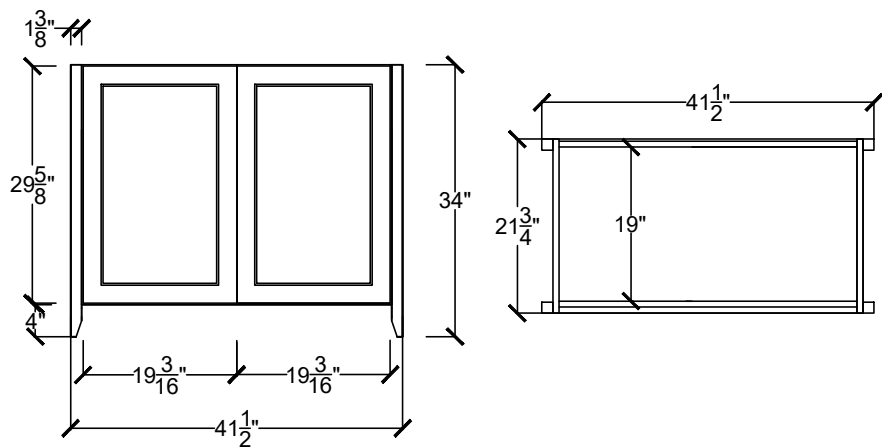

VANITY CABINETS 42-54"

DIAV 4222- \_\_\_\_\_ - \_\_\_\_\_ - \_\_\_\_\_

DIAV 4222-BD \_\_\_\_\_ - \_\_\_\_\_ - \_\_\_\_\_

DIAV 4222 3DL- \_\_\_\_\_ - \_\_\_\_\_ - \_\_\_\_\_

OR

DIAV 4222 3DR- \_\_\_\_\_ - \_\_\_\_\_ - \_\_\_\_\_

DIAV 4222 6D- \_\_\_\_\_ - \_\_\_\_\_ - \_\_\_\_\_

VANITY CABINETS 42-54"

DIAV 4822- - - -  
CENTER BOWL SINK

DIAV 4822 BD- - - -  
CENTER BOWL SINK

DIAV 4822 3DL- - - -  
OR  
DIAV 4822 3DR- - - -

DIAV 4822 6D- - - -