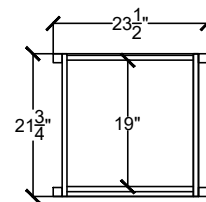

VANITY CABINETS 24-36"

DIAV 2422 BD-\_\_\_\_-\_\_\_\_-\_\_\_\_

DIAV 2422-\_\_\_\_-\_\_\_\_-\_\_\_\_

VANITY CABINETS 24-36"

DIAV 3022- \_\_\_\_\_ - \_\_\_\_\_ - \_\_\_\_\_

DIAV 3022 BD- \_\_\_\_\_ - \_\_\_\_\_ - \_\_\_\_\_

DIAV 3022 3DL- \_\_\_\_\_ - \_\_\_\_\_ - \_\_\_\_\_  
OR  
DIAV 3022 3DR- \_\_\_\_\_ - \_\_\_\_\_ - \_\_\_\_\_

DIAV 3622- \_\_\_\_\_ - \_\_\_\_\_ - \_\_\_\_\_

VANITY CABINETS 24-36"

DIAV 3622 BD- \_\_\_\_\_ - \_\_\_\_\_ - \_\_\_\_\_