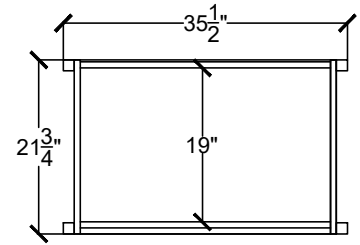

VANITY CABINETS 24-36"

DIAV 2422 BD-\_\_\_\_-\_\_\_\_-\_\_\_\_

DIAV 2422-\_\_\_\_-\_\_\_\_-\_\_\_\_

VANITY CABINETS 24-36"

DIAV 3022- \_\_\_\_\_ - \_\_\_\_\_ - \_\_\_\_\_

DIAV 3022 BD- \_\_\_\_\_ - \_\_\_\_\_ - \_\_\_\_\_

DIAV 3022 3DL- \_\_\_\_\_ - \_\_\_\_\_ - \_\_\_\_\_  
OR  
DIAV 3022 3DR- \_\_\_\_\_ - \_\_\_\_\_ - \_\_\_\_\_

DIAV 3622- \_\_\_\_\_ - \_\_\_\_\_ - \_\_\_\_\_

VANITY CABINETS 24-36"

DIAV 3622 BD- \_\_\_\_\_ - \_\_\_\_\_ - \_\_\_\_\_